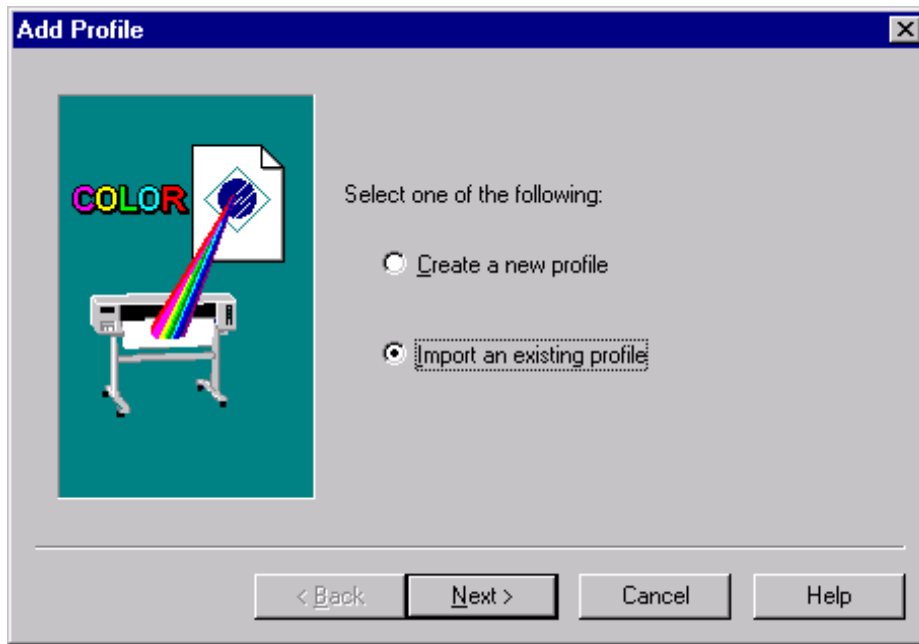

9. Select the 'Add' button and you will get the following screen:

Now click on the 'Next' button.

10. Browse to the folder where the profile has been saved and select the appropriate file. Then click on 'Finish'.
11. Check if the ICC profile has been selected in the screen 'Select Default ICC colour matching profile'. and click on 'OK'.

The profile will now be available in Postershop 4.5 for the appropriate media.

For further information, contact your local Avery Graphics representative.